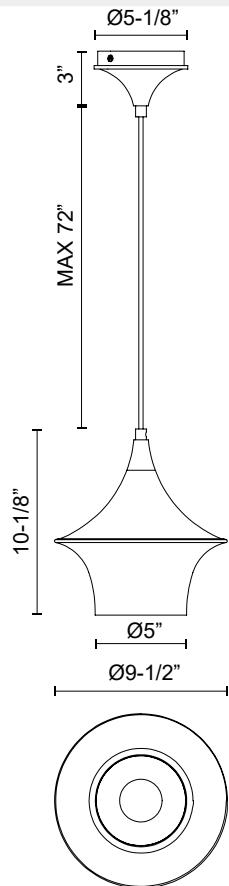

alora mood

P. 1.855.855.8926

CANADA: 19054 28TH Avenue Surrey - BC V3Z 6M3

USA: 3035 E. Lone Mountain Rd - Las Vegas, NV, 89081

EMIKO PD523009

FIXTURE DIMENSIONS	D9-1/2" x H10-1/8"
LAMP TYPE	E26
MAX WATTAGE	60W
BULB QTY	1
BULBS INCLUDED	No
VOLTAGE	120V
SHADE DIMENSIONS	D9-1/2" x H9-5/8"
MATERIAL	Aluminum; Steel;
WIRE LENGTH	72"
MINIMUM HANG HEIGHT	15"
SLOPED CEILING ADAPTABLE	Yes
LOCATION	Dry
CANOPY DIMENSIONS	D5-1/8" x H3"
PAINT FINISH	BG02; MB01;

[D - Diameter, L - Length, W - Width, H - Height, E - Extension]

AVAILABLE FINISHES:

PD523009BG
Brushed Gold

PD523009MB
Matte Black

*For complete warranty terms, please visit: www.aloralighting.com/warranty